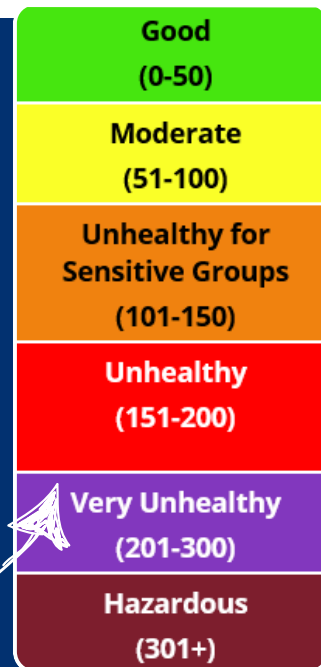

# What is this Monitor?

This monitor is part of the AirAware Project, tracking the air quality right here at your YMCA.

It displays the **Air Quality Index (AQI)** for both indoor and outdoor air at this location. The AQI tells you how clean or polluted the air is and how it might affect your health.

## How to Use this Monitor

- **Indoor AQI:** Shows the air quality inside this YMCA.
- **Outdoor AQI:** Shows the air quality outside this YMCA.

Use the chart to the right to see what the AQI numbers mean for your health.