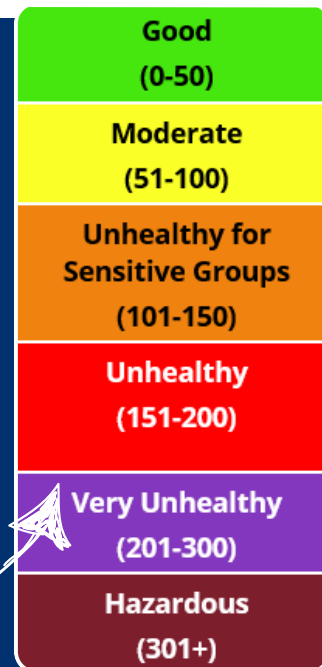

What is this Monitor?

This monitor is part of the AirAware Project, tracking the air quality right here at your YMCA.

It displays the **Air Quality Index (AQI)** for both indoor and outdoor air at this location. The AQI tells you how clean or polluted the air is and how it might affect your health.

How to Use this Monitor

- **Indoor AQI:** Shows the air quality inside this YMCA.
- **Outdoor AQI:** Shows the air quality outside this YMCA.

Use the chart to the right to see what the AQI numbers mean for your health.